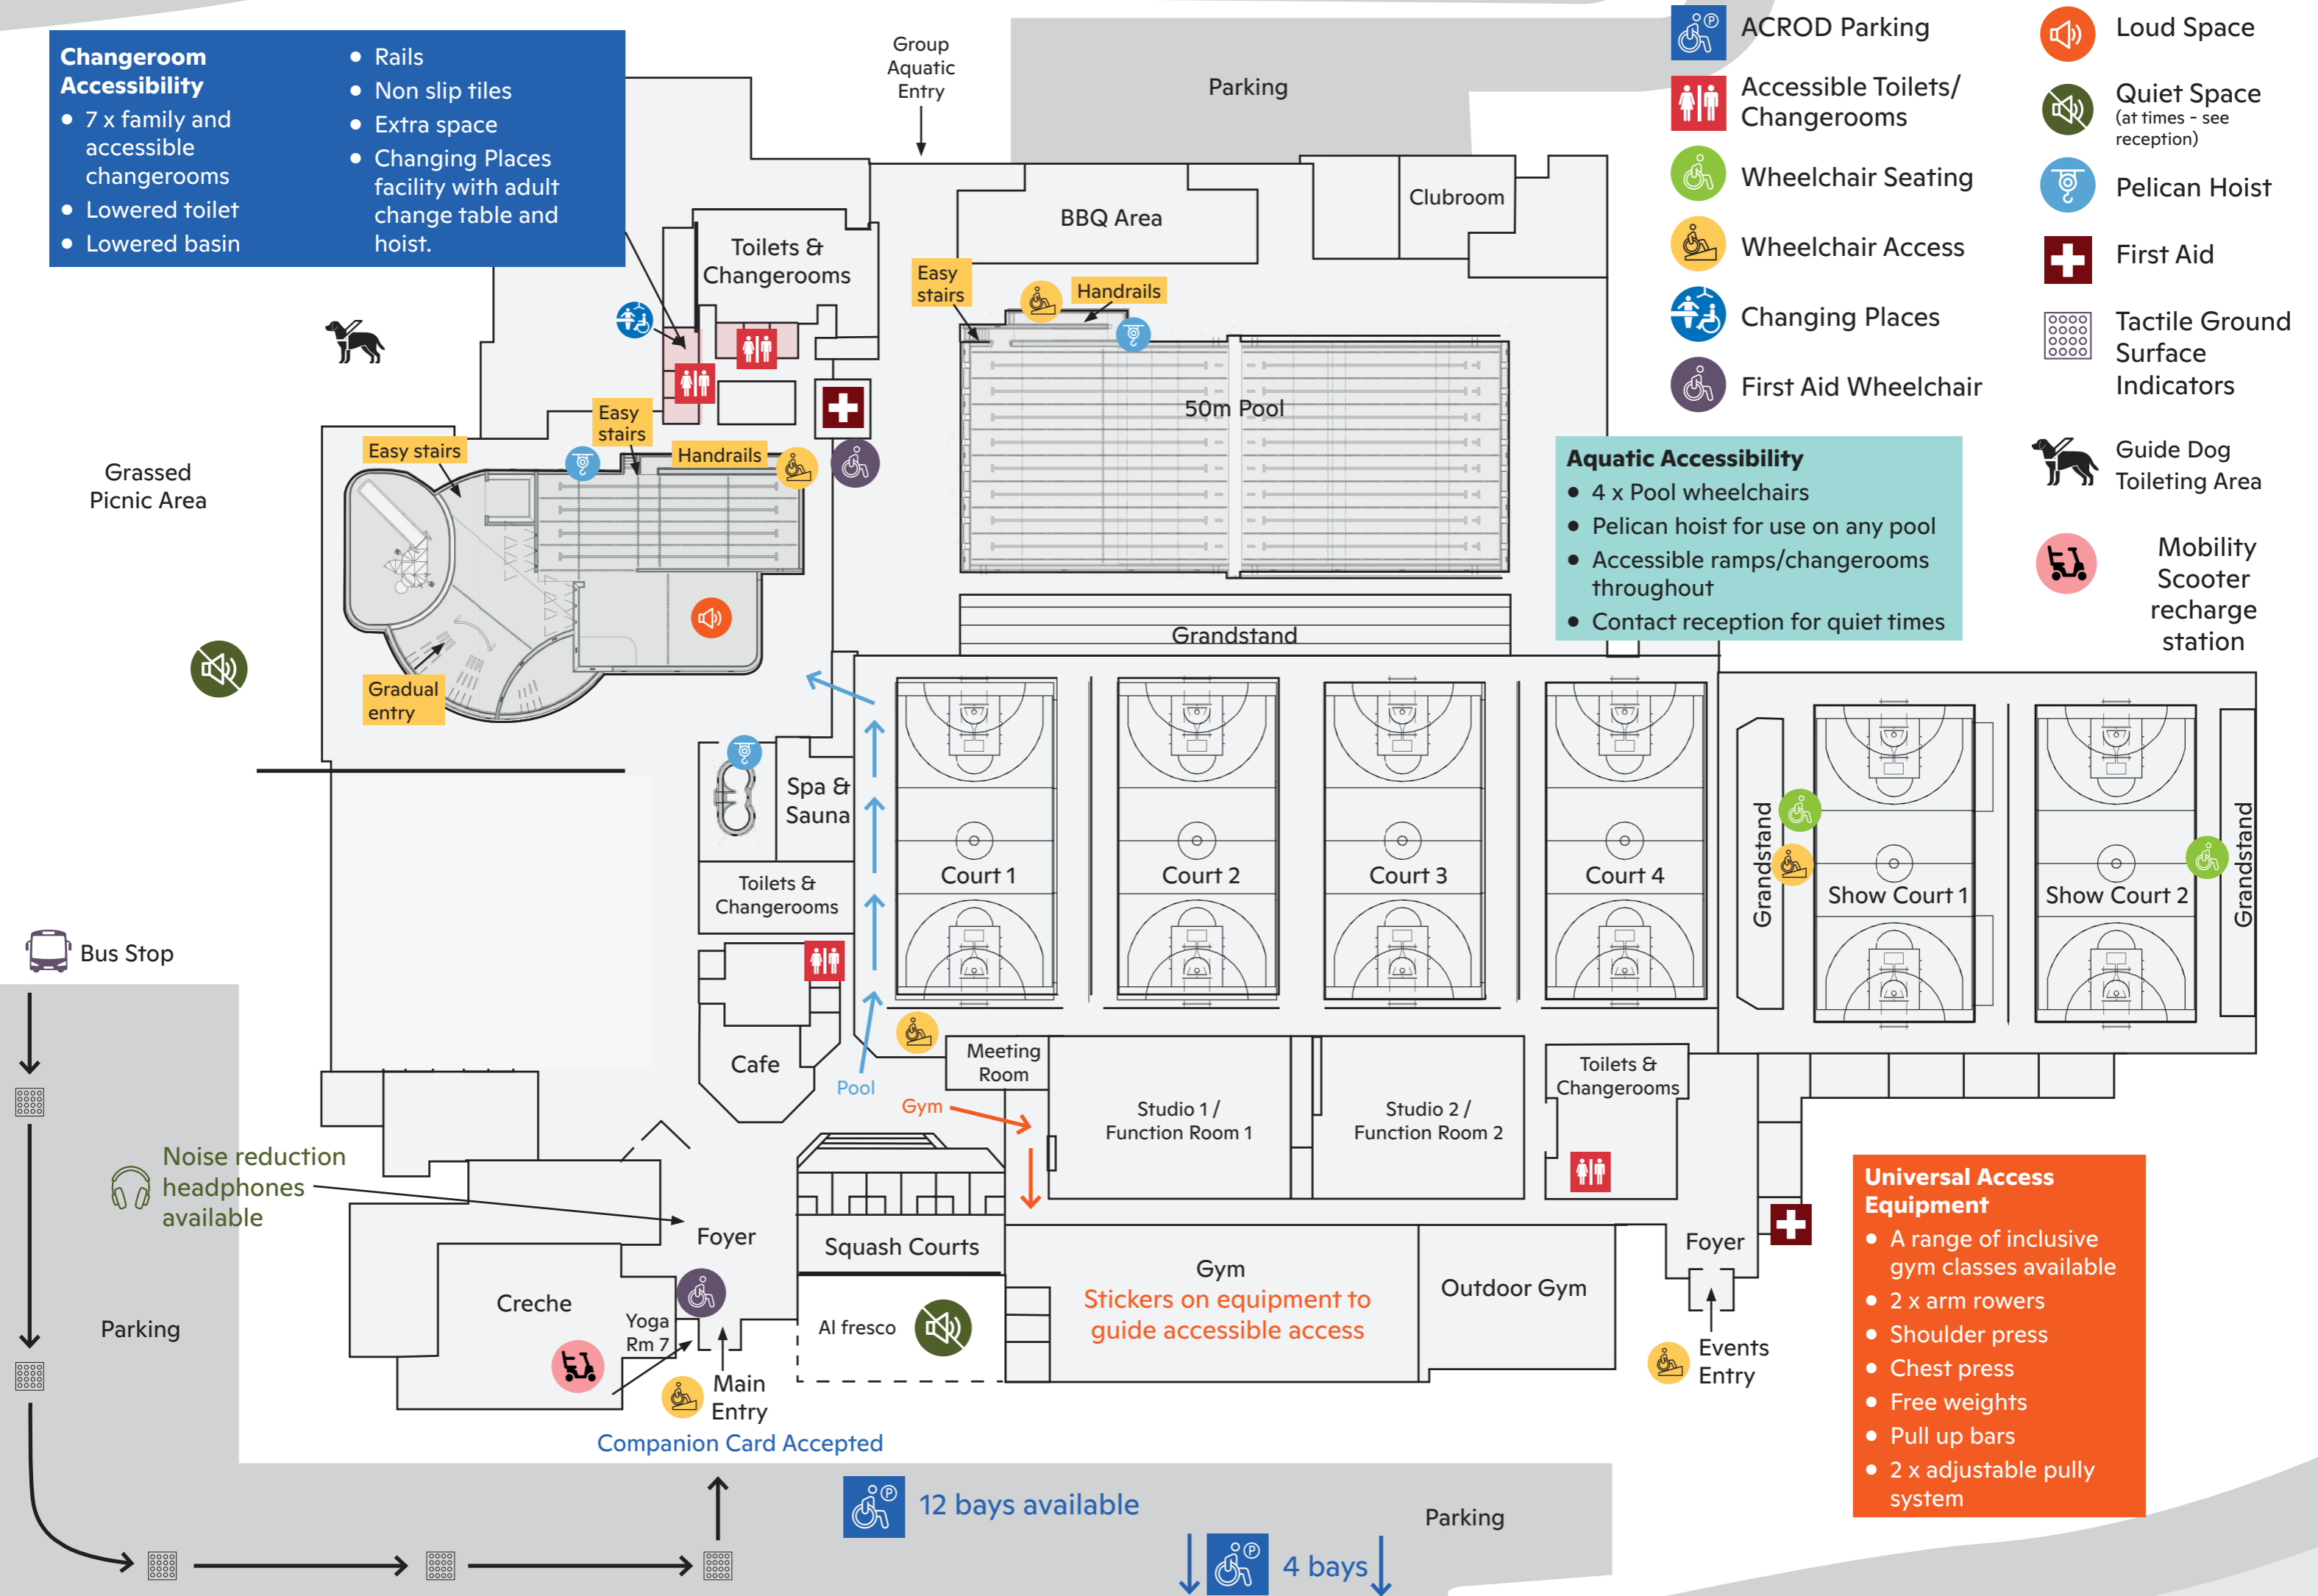

# ACCESSIBILITY ACCESS

**Changeroom Accessibility**

- 7 x family and accessible changerooms
- Lowered toilet
- Lowered basin
- Rails
- Non slip tiles
- Extra space
- Changing Places facility with adult change table and hoist.

- ACROD Parking
- Accessible Toilets/Changerooms
- Wheelchair Seating
- Wheelchair Access
- Changing Places
- First Aid Wheelchair
- Loud Space
- Quiet Space (at times - see reception)
- Pelican Hoist
- First Aid
- Tactile Ground Surface Indicators
- Guide Dog Toileting Area
- Mobility Scooter recharge station

**Aquatic Accessibility**

- 4 x Pool wheelchairs
- Pelican hoist for use on any pool
- Accessible ramps/changerooms throughout
- Contact reception for quiet times

**Universal Access Equipment**

- A range of inclusive gym classes available
- 2 x arm rowers
- Shoulder press
- Chest press
- Free weights
- Pull up bars
- 2 x adjustable pully system

Court 3

Court 4

Show Court 1

Show Court 2

Spa & Sauna

Toilets & Changerooms

Cafe

Meeting Room