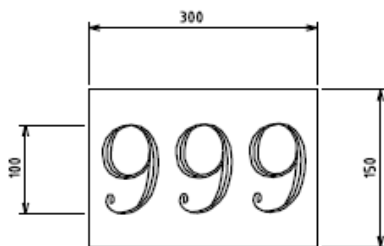

PAINTED

House numbers can be painted (with reflectorised paint) on the kerbing with blue or green lettering on a white background. The lettering is to be 100mm high on a 300mm x 150mm background and positioned on the kerb as per the diagram below.