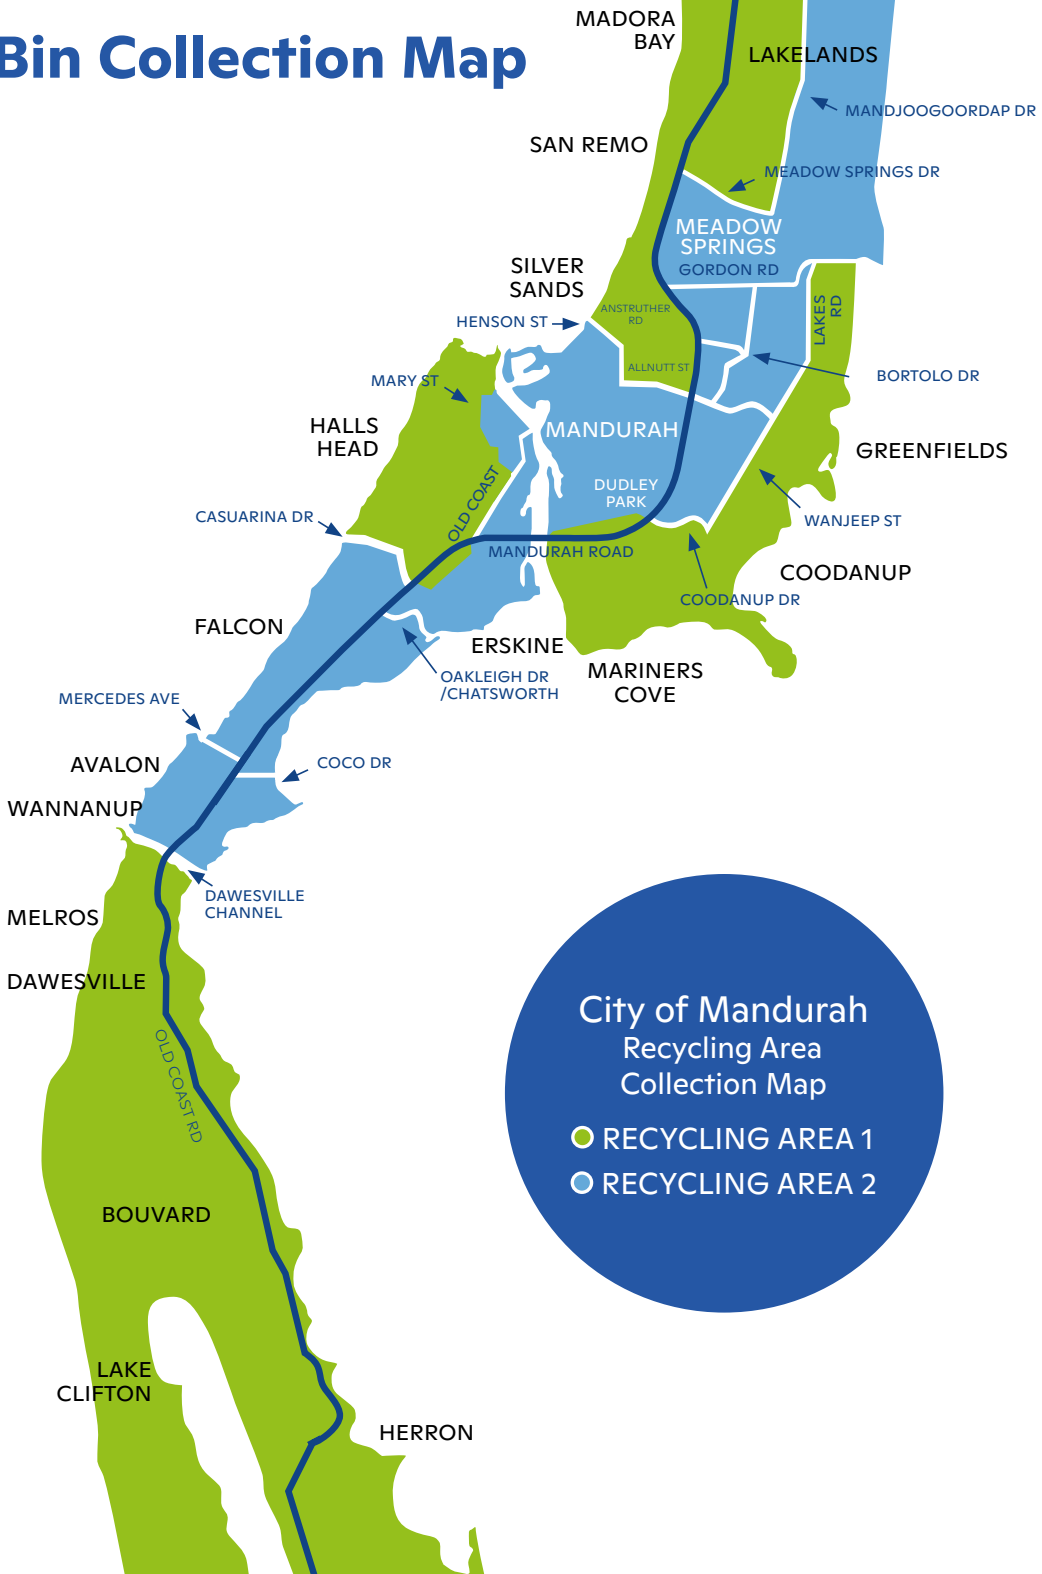

Damaged, lost or stolen bins?

Contact the Waste Alliance Customer Service Centre on 9587 4660.

Bin Collection Map

Bin Collection Schedule

July 2023

S	M	T	W	T	F	S
						1
2	3	4	5	6	7	8
9	10	11	12	13	14	15
16	17	18	19	20	21	22
23	24	25	26	27	28	29
30	31					

April 2024

S	M	T	W	T	F	S
	1	2	3	4	5	6
7	8	9	10	11	12	13
14	15	16	17	18	19	20
21	22	23	24	25	26	27
28	29	30				

May 2024

S	M	T	W	T	F	S
			1	2	3	4
5	6	7	8	9	10	11
12	13	14	15	16	17	18
19	20	21	22	23	24	25
26	27	28	29	30	31	

June 2024

S	M	T	W	T	F	S
						1
2	3	4	5	6	7	8
9	10	11	12	13	14	15
16	17	18	19	20	21	22
23	24	25	26	27	28	29
30						

Recycling Area 1

Recycling Area 2

Public Holiday

Find Your Bin Day Using the Near Me Tool

Enter your address to find information on when waste collections and verge collections are happening in your area.

Access the near me tool at mandurah.wa.gov.au/nearme