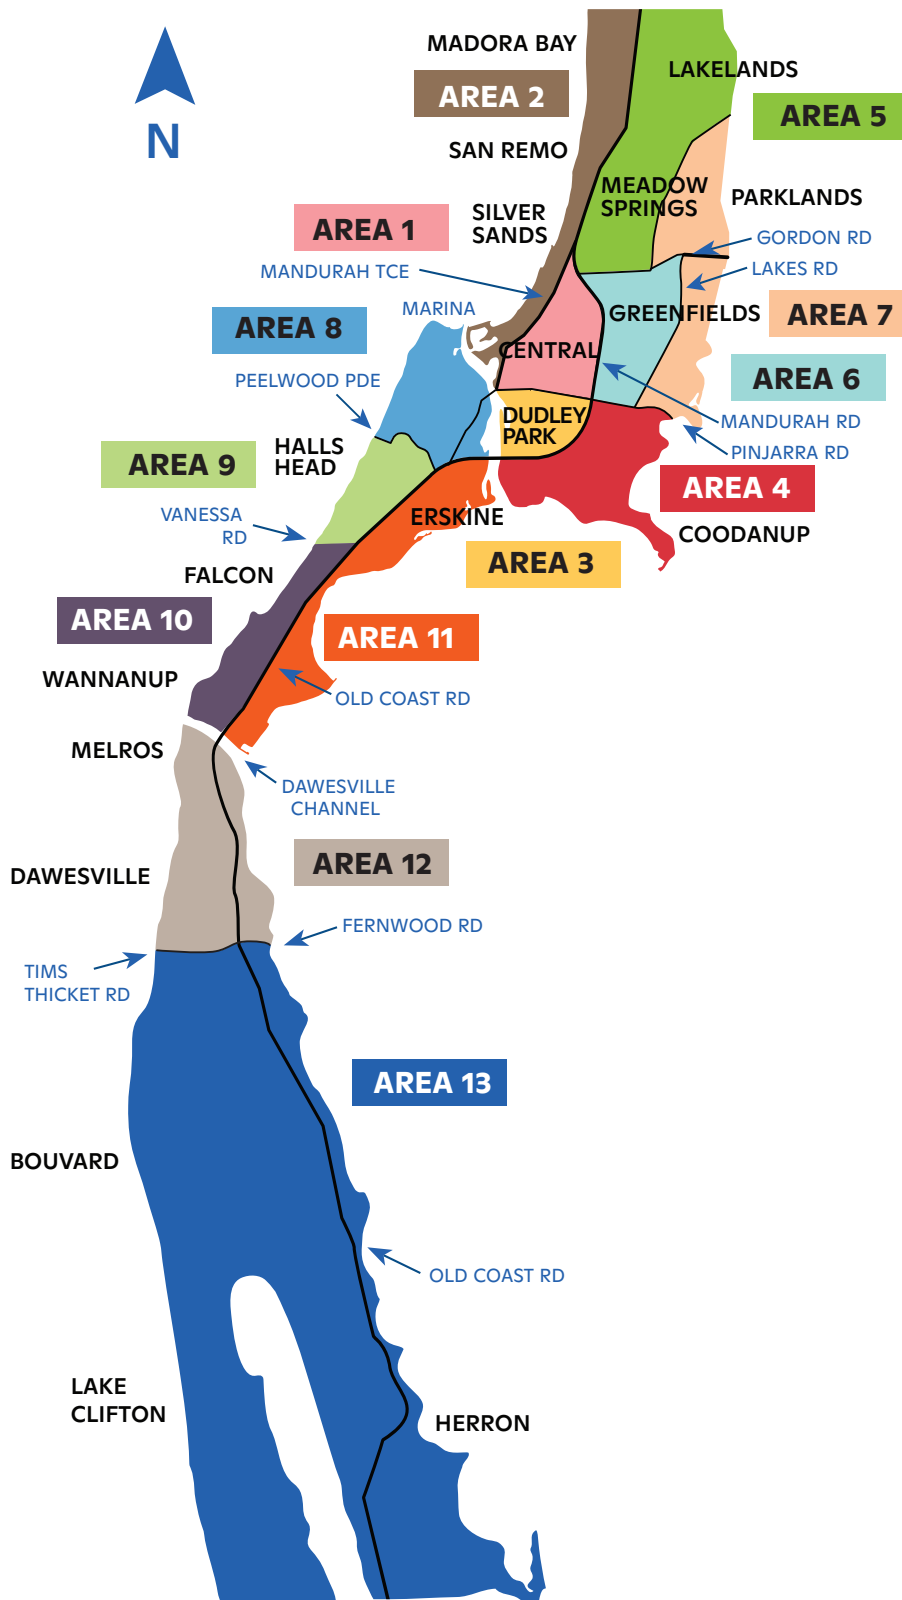

JUNK AND METALS VERGE COLLECTION

February - May 2021

COLLECTION DATES:

| | |
|---------|---------------|
| AREA 1 | 8-13 Feb |
| AREA 2 | 15-20 Feb |
| AREA 3 | 22-27 Feb |
| AREA 4 | 1-6 Mar* |
| AREA 5 | 8-13 Mar |
| AREA 6 | 15-20 Mar |
| AREA 7 | 22-27 Mar |
| AREA 8 | 29 Mar-3 Apr* |
| AREA 9 | 5-10 Apr* |
| AREA 10 | 12-17 Apr |
| AREA 11 | 19-24 Apr |
| AREA 12 | 20 Apr-1 May* |
| AREA 13 | 3-8 May |

* **Please note:** Verge collections will still be undertaken on public holidays.

Place your waste in two separate piles (one for junk and one for metals) on the verge as a different truck collects these items.