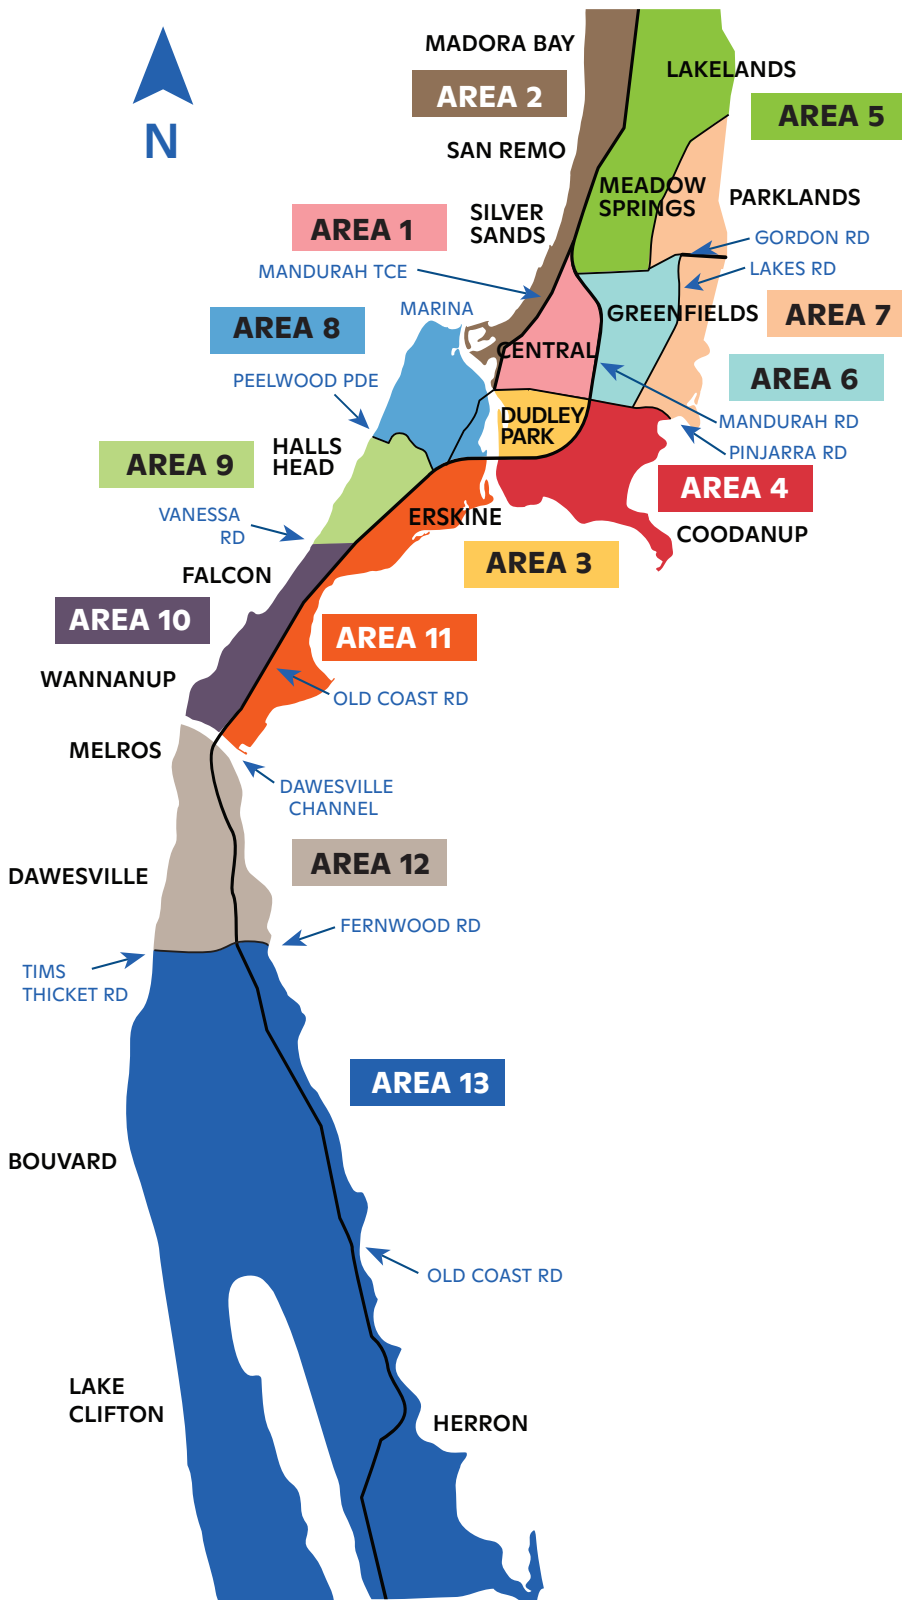

GREEN WASTE VERGE COLLECTION

May - August 2021

COLLECTION DATES:

AREA 1	17 - 22 May
AREA 2	24 - 29 May
AREA 3	31 May- 5 Jun
AREA 4	31 May - 5 Jun
AREA 5	7 - 12 Jun
AREA 6	14 - 19 Jun
AREA 7	21 - 26 Jun
AREA 8	28 Jun - 3 Jul
AREA 9	5 - 10 Jul
AREA 10	12 - 17 Jul
AREA 11	19 - 24 Jul
AREA 12	26 - 31 Jul
AREA 13	2 - 7 Aug

*** Please note:** Verge collections will still be undertaken on public holidays. Place your green waste into neat piles on the verge with cut ends TOWARDS the street and as close as possible to the kerb.