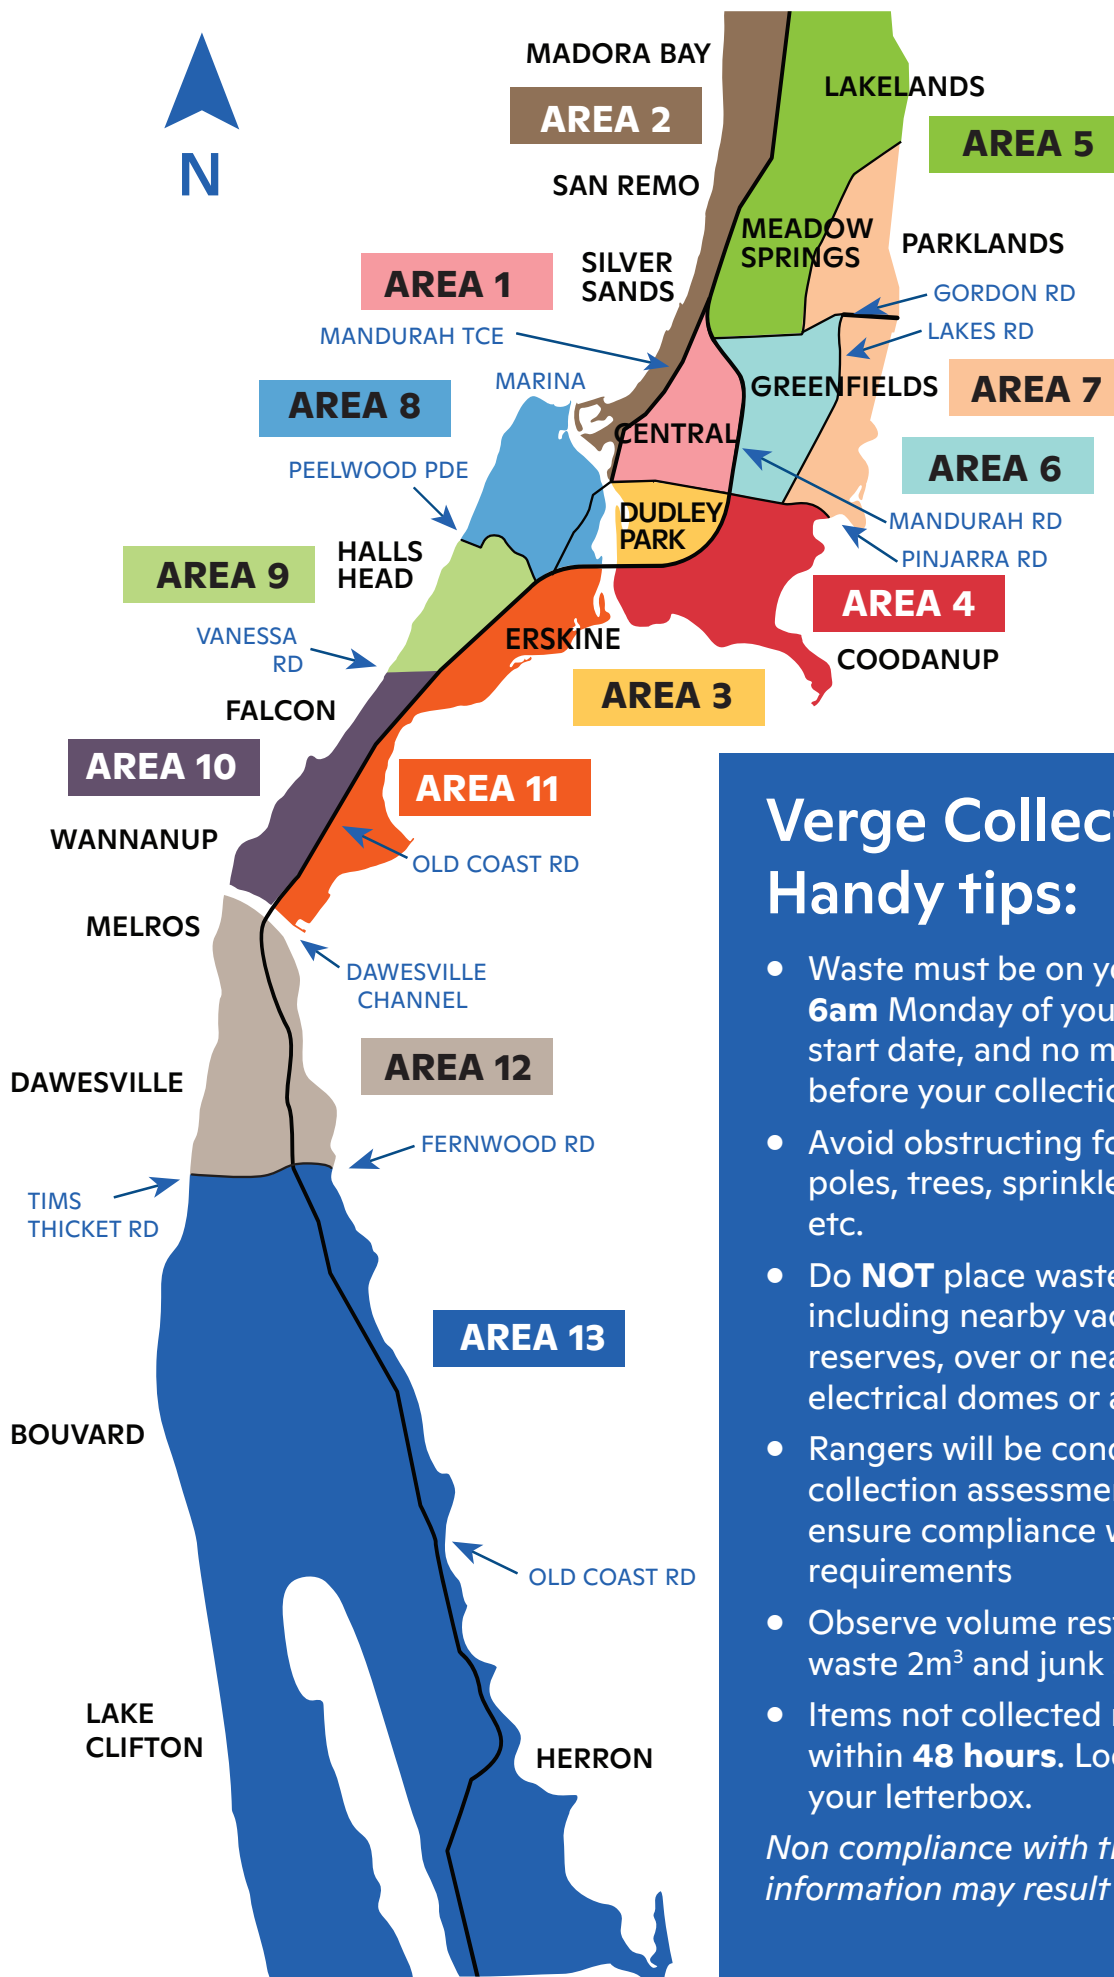

# Verge Collection Map

## Verge Collection Handy tips:

- Waste must be on your front verge by **6am** Monday of your collection area start date, and no more than **7 days** before your collection week
- Avoid obstructing footpaths, light poles, trees, sprinklers, water meters etc.
- Do **NOT** place waste on other verges including nearby vacant properties/ reserves, over or near water meters, electrical domes or artificial turf
- Rangers will be conducting pre collection assessments of verges to ensure compliance with collection requirements
- Observe volume restrictions (green waste 2m<sup>3</sup> and junk 3m<sup>3</sup>)
- Items not collected must be **removed** within **48 hours**. Look for a notice in your letterbox.

# Verge Collection Schedule

Collection Areas	Green Waste Spring	Junk and Metals	Green Waste Autumn
<b>AREA 1</b>	26 Sept - 1 Oct 2022	6 - 11 Feb 2023	29 May - 3 Jun 2023
<b>AREA 2</b>	3 - 8 Oct 2022	13 - 18 Feb 2023	5 - 10 Jun 2023
<b>AREA 3</b>	10 - 15 Oct 2022	20 - 25 Feb 2023	12 - 17 Jun 2023
<b>AREA 4</b>	10 - 15 Oct 2022	27 Feb - 4 Mar 2023	12 - 17 Jun 2023
<b>AREA 5</b>	17 - 22 Oct 2022	6 - 18 Mar 2023	19 - 24 Jun 2023
<b>AREA 6</b>	24 - 29 Oct 2022	20 - 25 Mar 2023	26 Jun - 1 Jul 2023
<b>AREA 7</b>	24 - 29 Oct 2022	27 Mar - 1 Apr 2023	3 - 8 Jul 2023
<b>AREA 8</b>	31 Oct - 5 Nov 2022	3 - 8 Apr 2023	10 - 15 Jul 2023
<b>AREA 9</b>	31 Oct - 5 Nov 2022	10 - 15 Apr 2023	17 - 22 Jul 2023
<b>AREA 10</b>	7 - 12 Nov 2022	17 - 22 Apr 2023	24 - 29 Jul 2023
<b>AREA 11</b>	14 - 19 Nov 2022	24 - 29 Apr 2023	31 Jul - 5 Aug 2023
<b>AREA 12</b>	21 - 26 Nov 2022	1 - 6 May 2023	7 - 12 Aug 2023
<b>AREA 13</b>	28 Nov - 3 Dec 2022	8 - 13 May 2023	14 - 19 Aug 2023

\* Verge collections will still be undertaken on public holidays. The verge collection will commence on the first date listed in the table above, waste **MUST** be presented on the verge before this date.