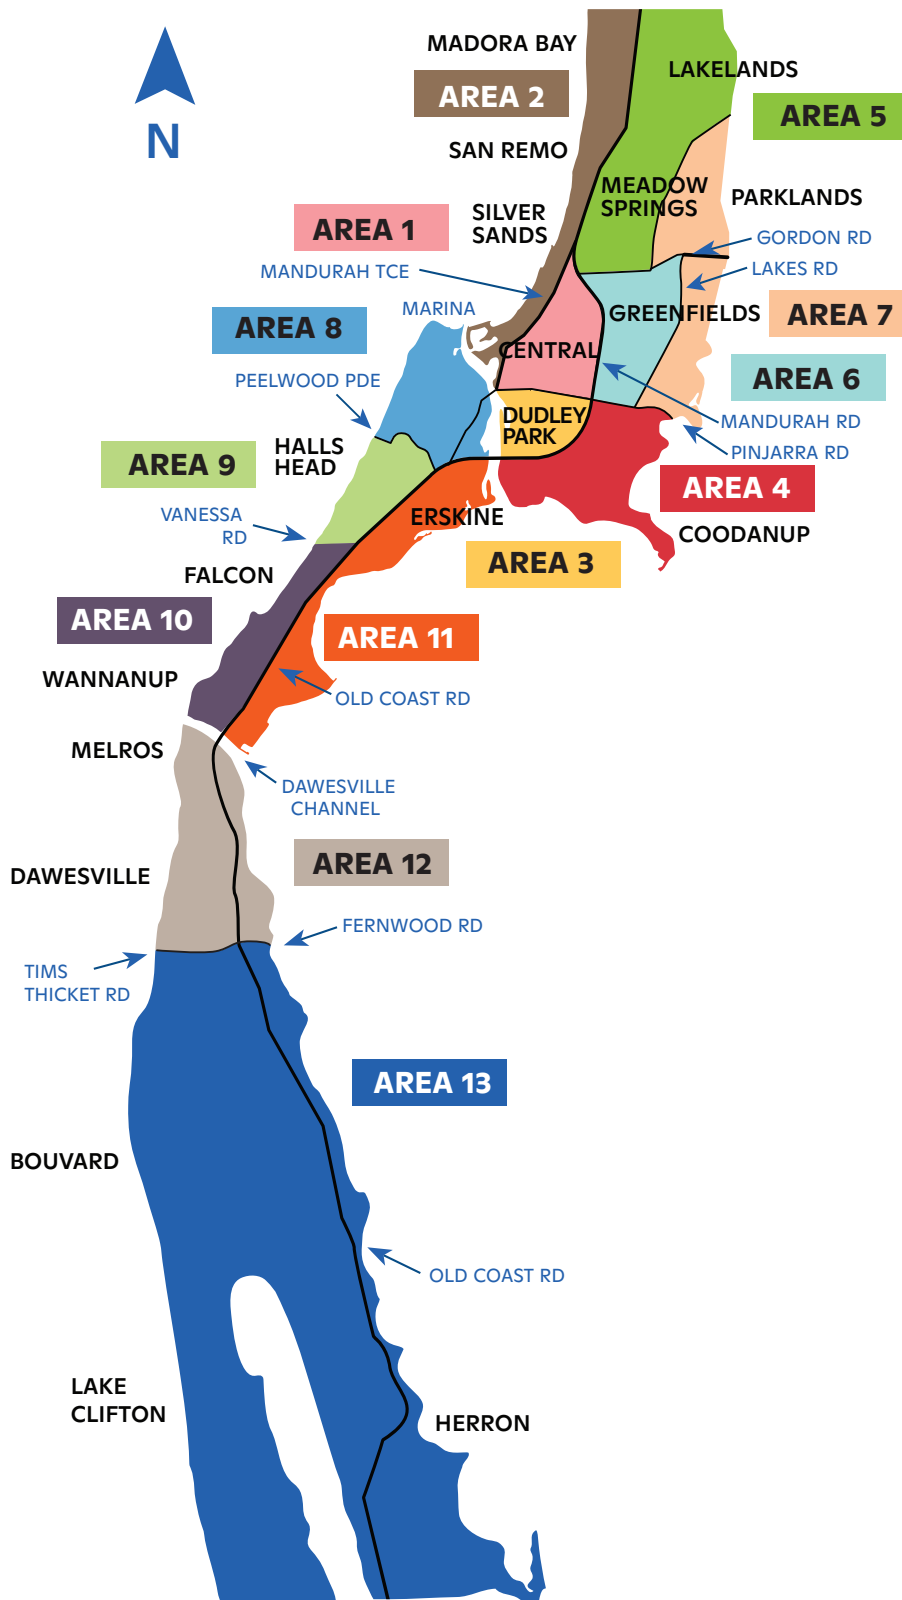

JUNK AND METALS VERGE COLLECTION

February - May 2023

COLLECTION DATES:

AREA 1	6 - 11 Feb
AREA 2	13 - 18 Feb
AREA 3	20 - 25 Feb
AREA 4	27 Feb - 4 Mar
AREA 5	6 - 18 Mar
AREA 6	20 - 25 Mar
AREA 7	27 Mar - 1 Apr
AREA 8	3 - 8 Apr
AREA 9	10 - 15 Apr
AREA 10	17 - 22 Apr
AREA 11	24 - 29 Apr
AREA 12	1 - 6 May
AREA 13	8 - 13 May

*** Please note:** Verge collections will still be undertaken on public holidays.

Place your waste in two separate piles (one for junk and one for metals) on the verge as a different truck collects these items.