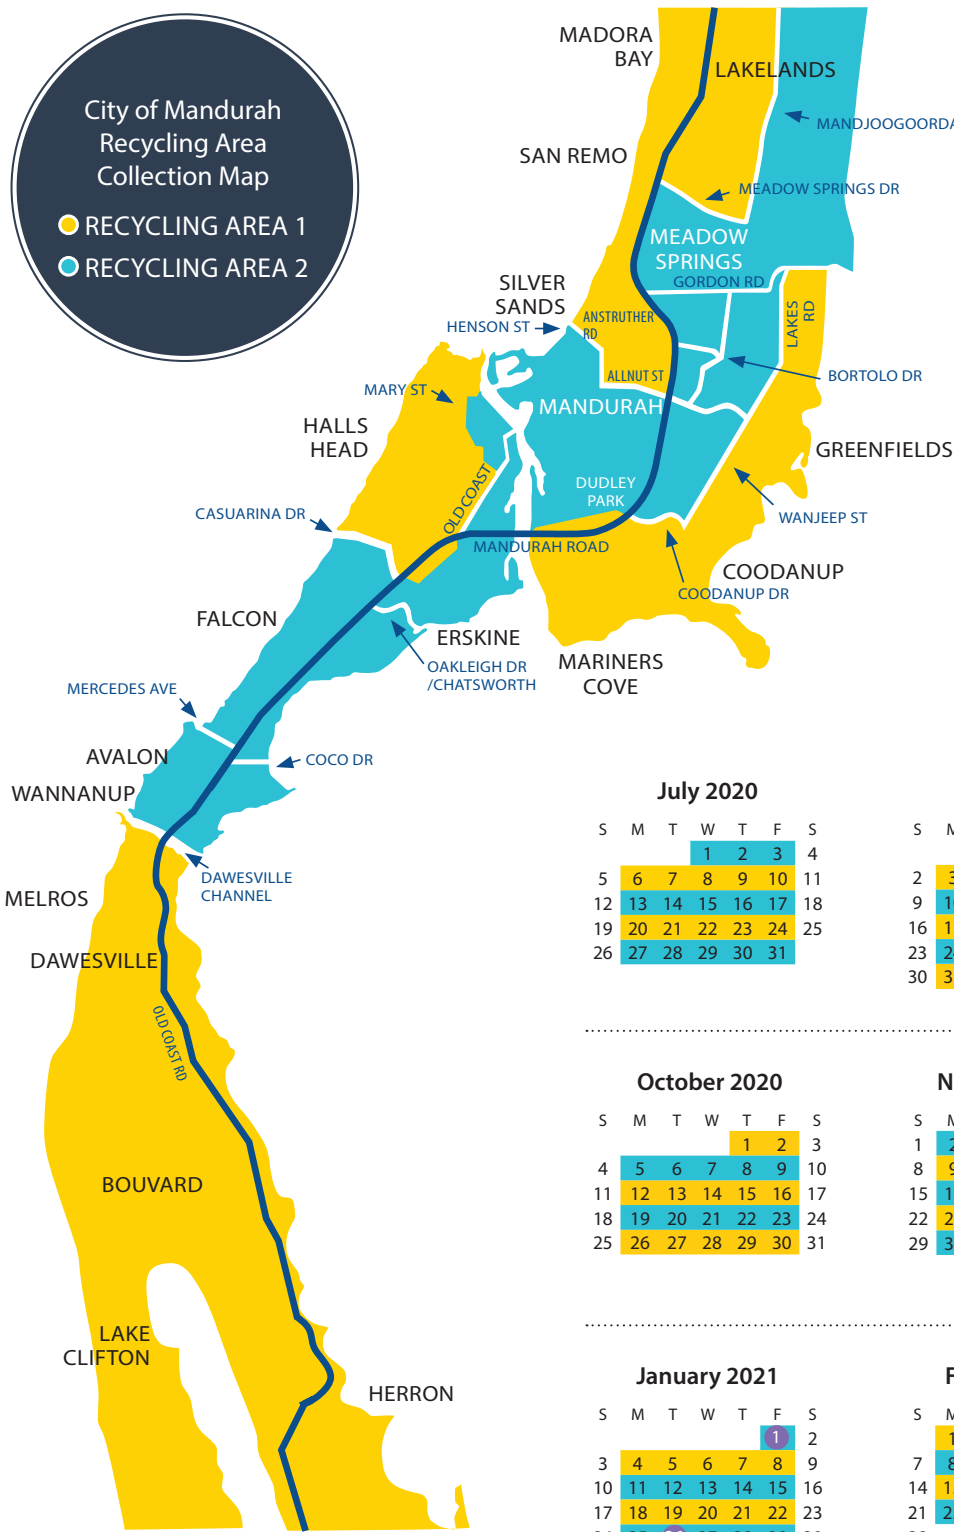

BIN COLLECTION SCHEDULE

City of Mandurah
Recycling Area
Collection Map

- RECYCLING AREA 1
- RECYCLING AREA 2

Find Your Bin Day Using the Near Me Tool

Enter your address to find waste collection and recycling dates as well as scheduled Junk and Greenwaste verge collections.

Access the tool at mandurah.wa.gov.au/nearme

Collections scheduled on public holidays will still take place as normal with the exception of Christmas Day.

July 2020

S	M	T	W	T	F	S
			1	2	3	4
5	6	7	8	9	10	11
12	13	14	15	16	17	18
19	20	21	22	23	24	25
26	27	28	29	30	31	

■ Recycling Area 1 ● Public Holiday

■ Recycling Area 2

April 2021

S	M	T	W	T	F	S
				1	2	3
4	5	6	7	8	9	10
11	12	13	14	15	16	17
18	19	20	21	22	23	24
25	26	27	28	29	30	

May 2021

S	M	T	W	T	F	S
						1
2	3	4	5	6	7	8
9	10	11	12	13	14	15
16	17	18	19	20	21	22
23	24	25	26	27	28	29
30	31					

June 2021

S	M	T	W	T	F	S
		1	2	3	4	5
6	7	8	9	10	11	12
13	14	15	16	17	18	19
20	21	22	23	24	25	26
27	28	29	30			