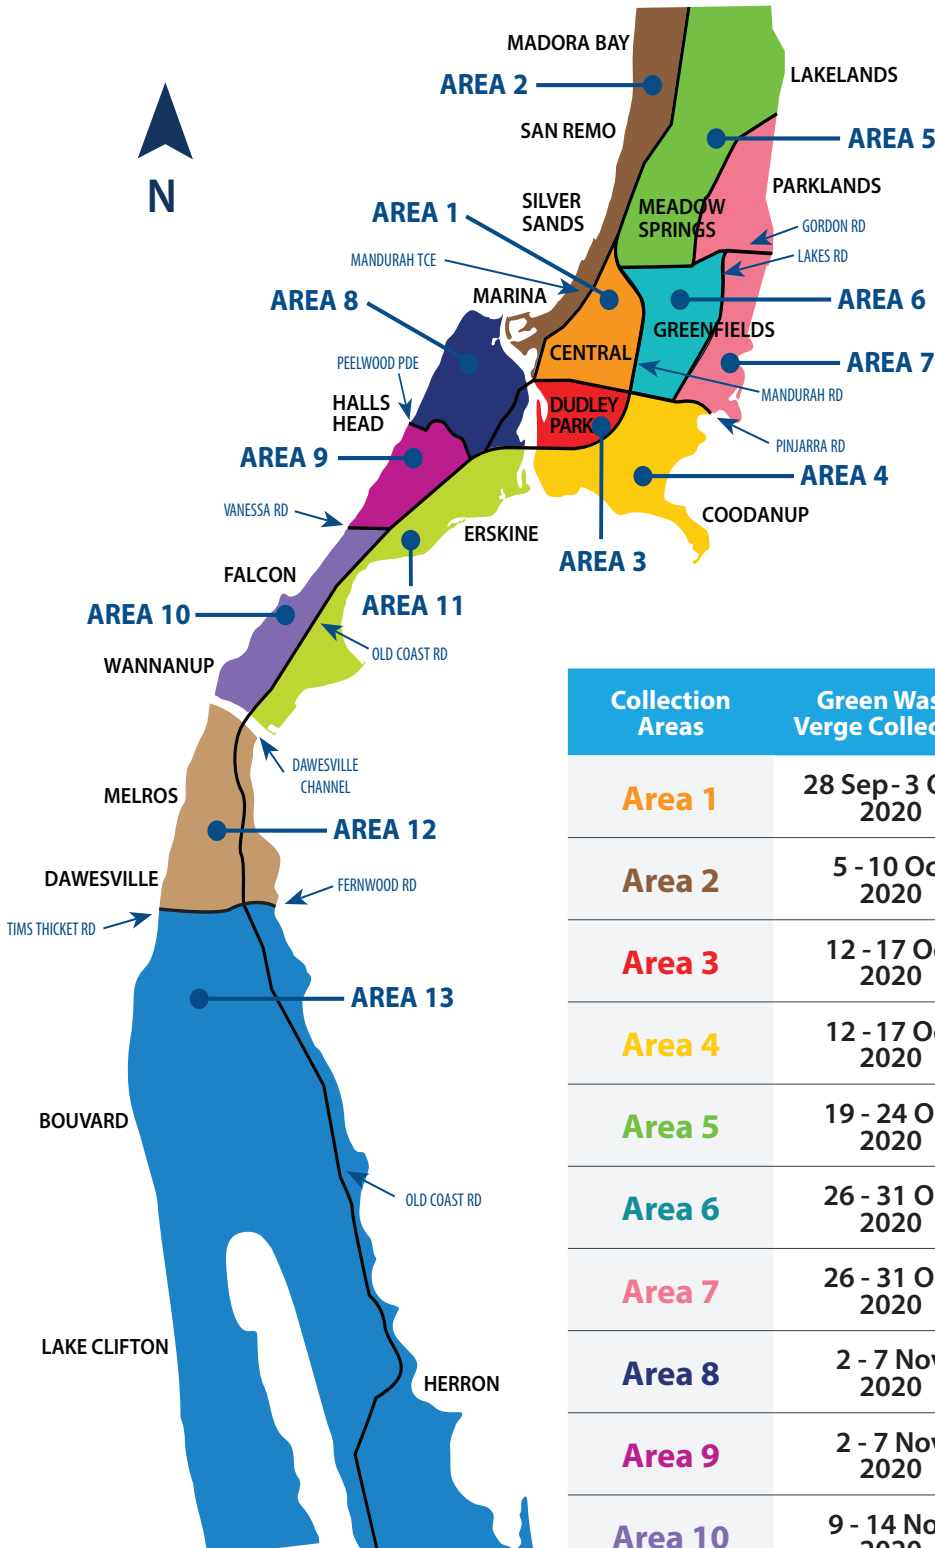

VERGE COLLECTION SCHEDULE

Note: Parklands is now included in Area 7

Verge Collection

What you need to know

- Waste must be placed on the front verge by 6am Monday (including public holidays), no more than 7 days prior to collection
- Waste must not exceed 1.5m wide or 1.2m high
- Rangers conduct pre collection verge assessments to ensure compliance
- The verge collection will commence on the first date listed in the table and waste must be presented on the verge before this date. Late placement of waste will not be collected.

Collection Areas	Green Waste Verge Collection	Junk and Metals Verge Collection	Green Waste Verge Collection
Area 1	28 Sep - 3 Oct* 2020	8 - 13 Feb 2021	17 - 22 May 2021
Area 2	5 - 10 Oct 2020	15 - 20 Feb 2021	24 - 29 May 2021
Area 3	12 - 17 Oct 2020	22 - 27 Feb 2021	31 May - 5 Jun 2021
Area 4	12 - 17 Oct 2020	1 - 6 Mar* 2021	31 May - 5 Jun 2021
Area 5	19 - 24 Oct 2020	8 - 13 Mar 2021	7 - 12 Jun* 2021
Area 6	26 - 31 Oct 2020	15 - 20 Mar 2021	14 - 19 Jun 2021
Area 7	26 - 31 Oct 2020	22 - 27 Mar 2021	21 - 26 Jun 2021
Area 8	2 - 7 Nov 2020	29 Mar - 3 Apr* 2021	28 Jun - 3 Jul 2021
Area 9	2 - 7 Nov 2020	5 - 10 Apr* 2021	5 - 10 Jul 2021
Area 10	9 - 14 Nov 2020	12 - 17 Apr 2021	12 - 17 Jul 2021
Area 11	16 - 21 Nov 2020	19 - 24 Apr 2021	19 - 24 Jul 2021
Area 12	23 - 28 Nov 2020	26 Apr - 1 May* 2021	26 - 31 Jul 2021
Area 13	30 Nov - 5 Dec 2020	3 - 8 May 2021	2 - 7 Aug 2021

* Verge collection will still be undertaken on public holidays